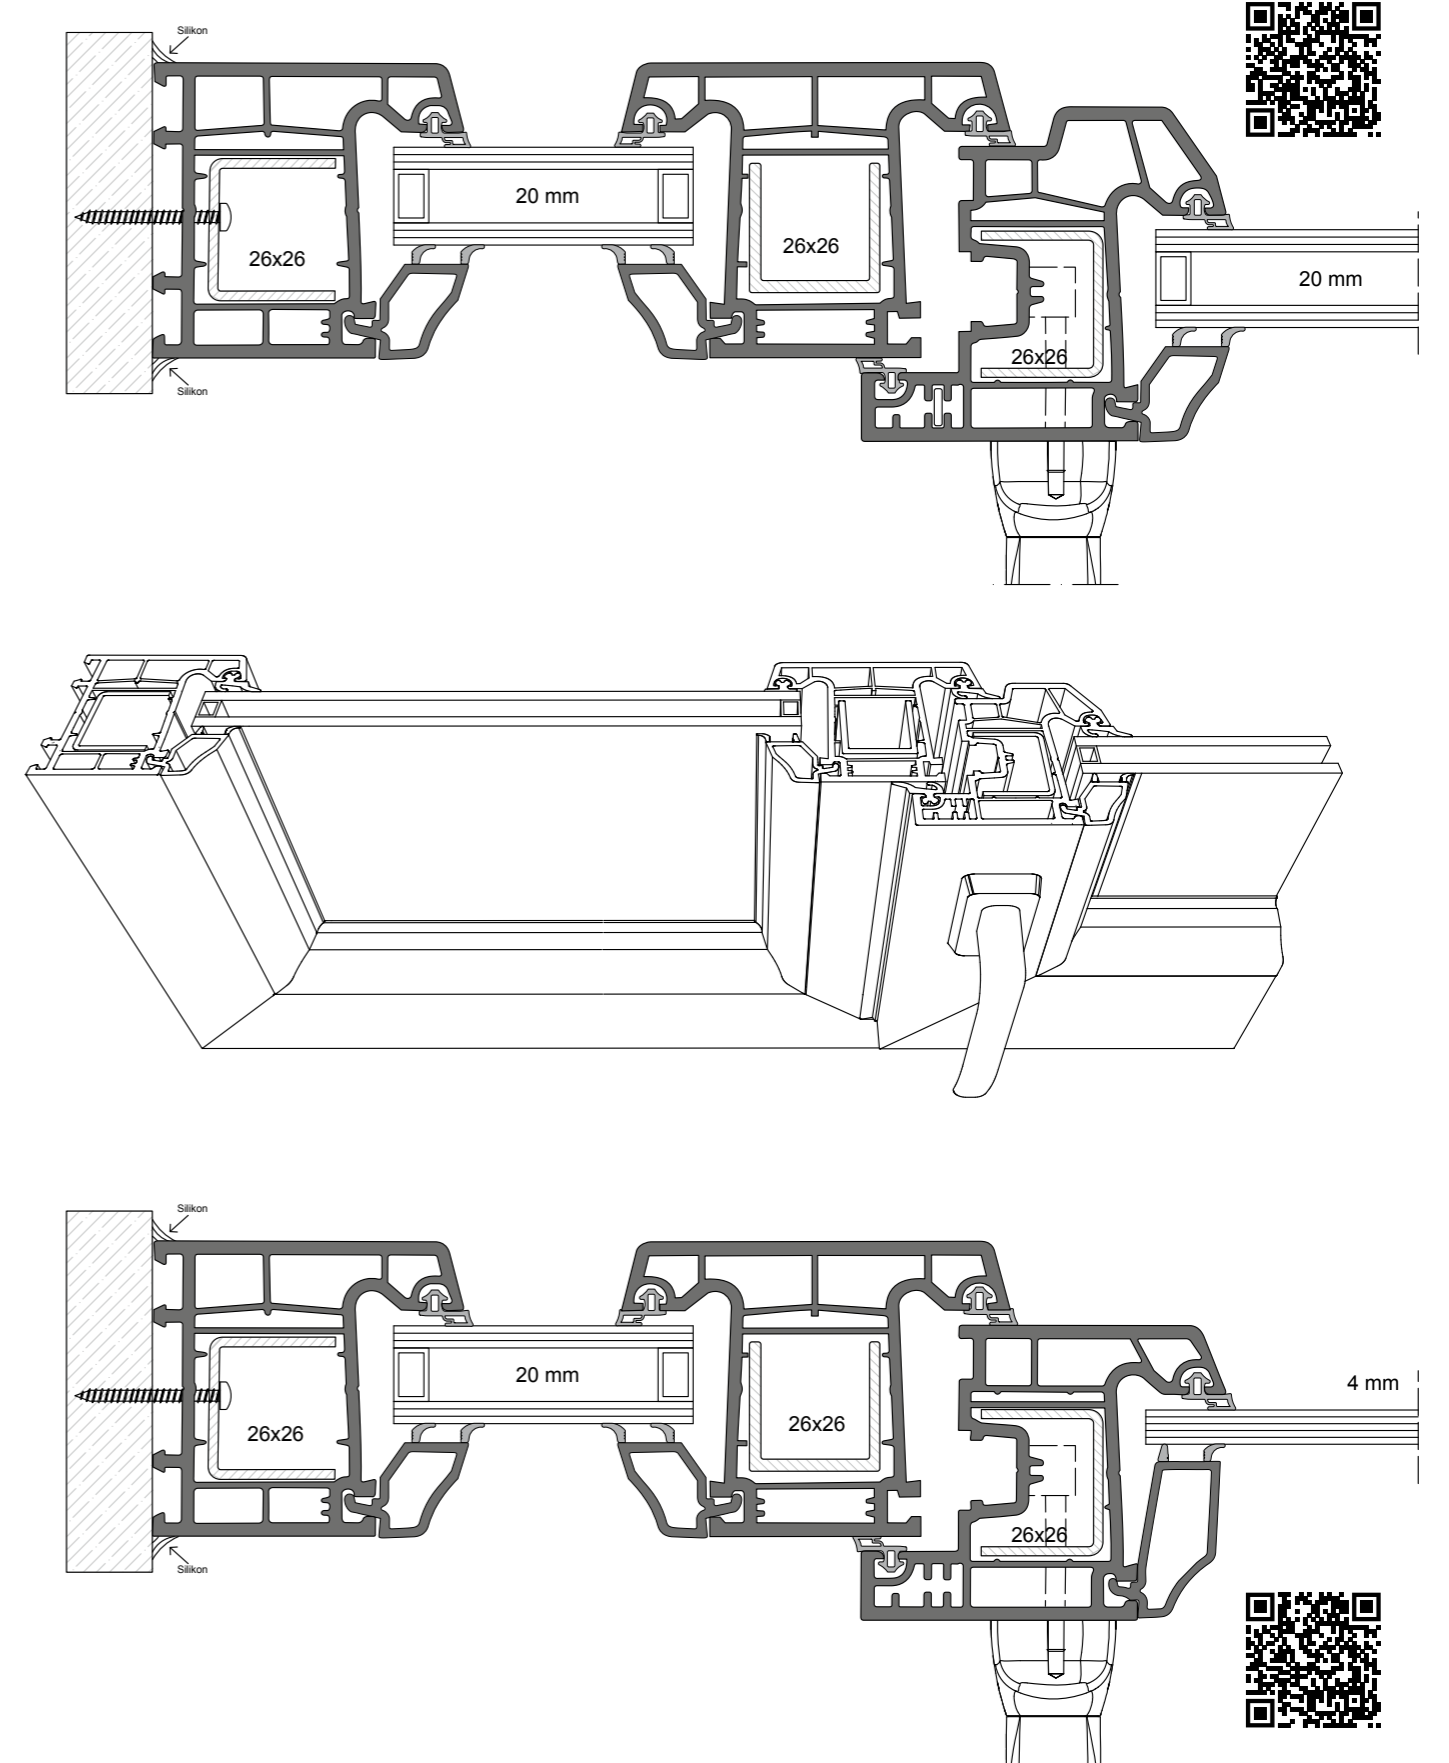

■ ■ UYGULAMALAR / APPLICATIONS