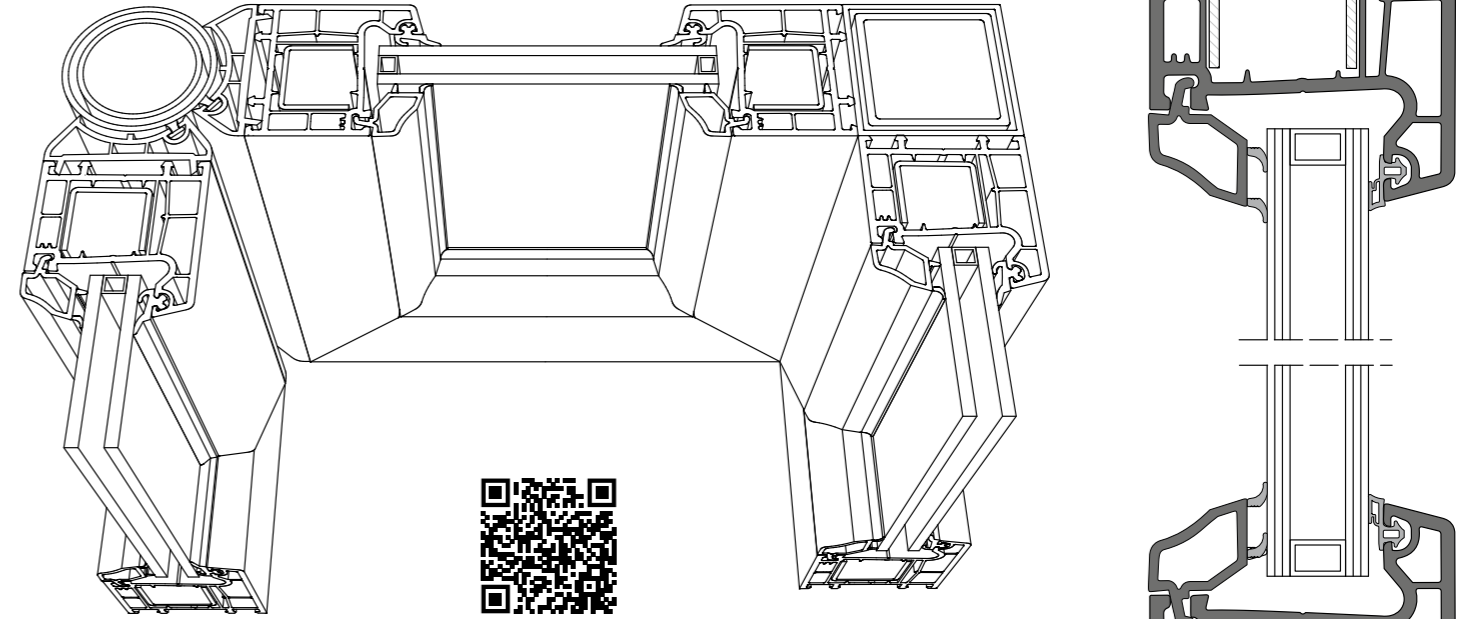

UYGULAMALAR / APPLICATIONS