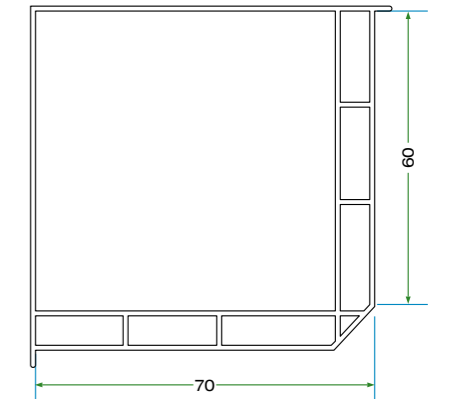

K 3064 60-70 TIRNAKLI KUTU PROFİLİ
K 3064 60-70 NAIL BOX PROFILE

DESTEK SAÇLARI / STEEL REINFORCEMENT