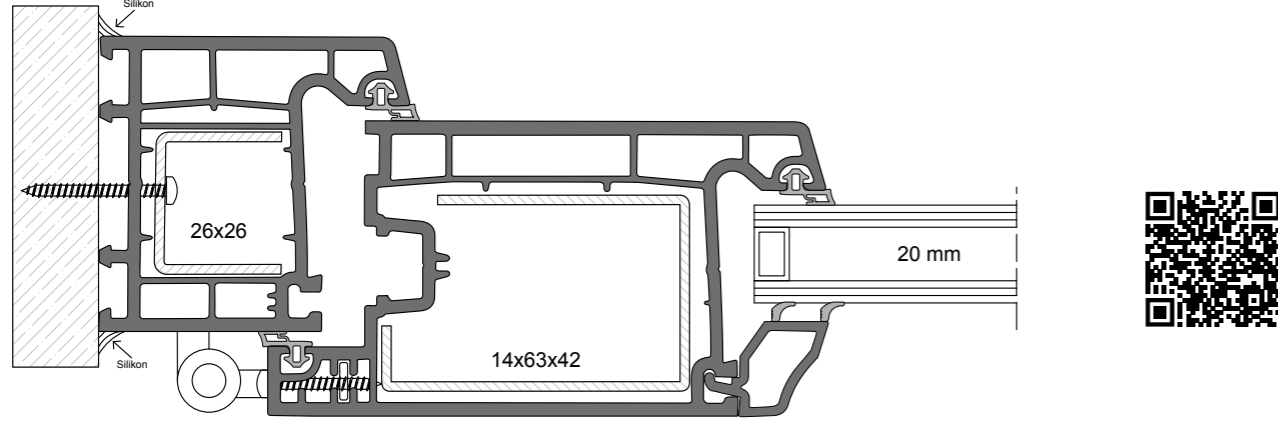

UYGULAMALAR / APPLICATIONS