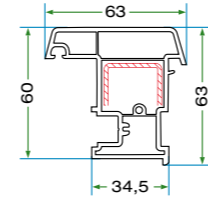

YARDIMCI PROFİLLER / ASSISTANT PROFILES

K 6021 HAREKETLİ ORTA KAYIT PROFİLİ
K 6021 MOVABLE MULLION PROFILE