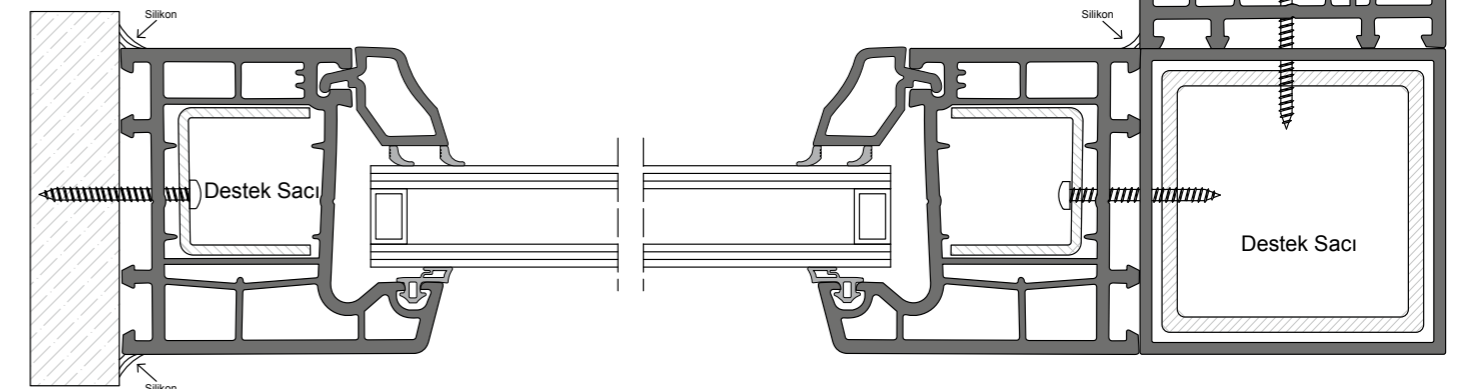

UYGULAMALAR / APPLICATIONS