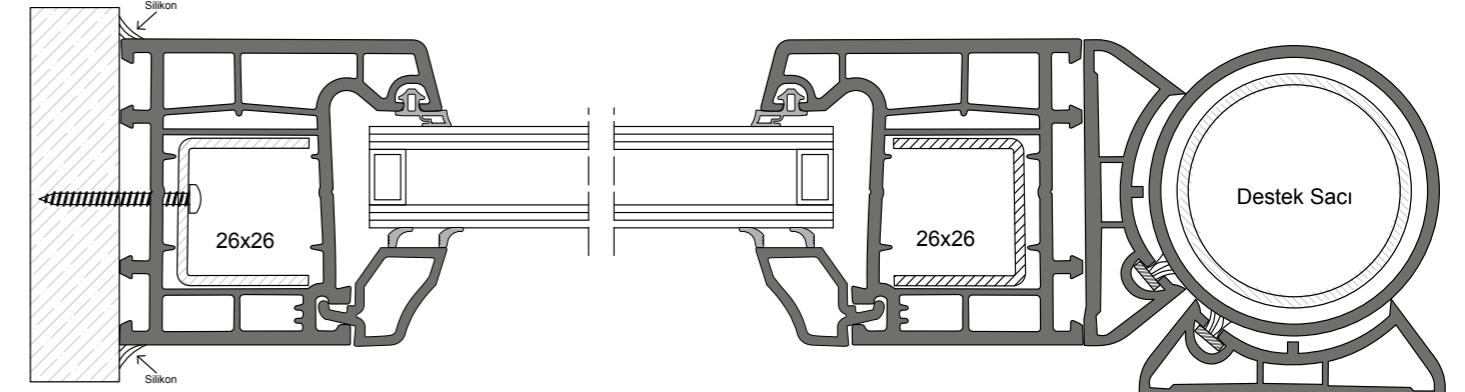

UYGULAMALAR / APPLICATIONS