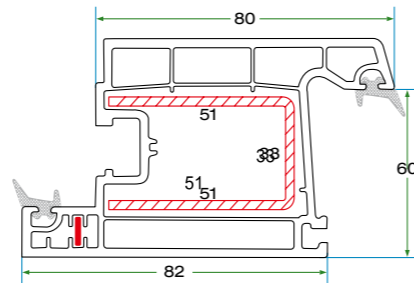

K 6022 BALKON KAPI KANAT PROFİLİ
K 6022 BALCONY DOOR SASH PROFILE

YARDIMCI PROFİLLER / ASSISTANT PROFILES