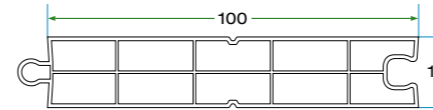

K 6008 LAMBİRİ PROFİLİ
K 6008 PANEL PROFILE