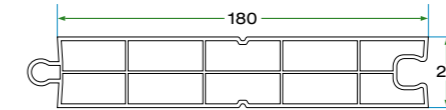

K 6032 LAMBİRİ PROFİLİ
K 6032 PANEL PROFILE