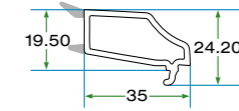

KPS 6206 DEKORATİF CONTALI TEK CAM ÇİTASI
KPS 6206 DECORATIVE SINGLE GLEAZING BEAD WITH GRAY GASKET